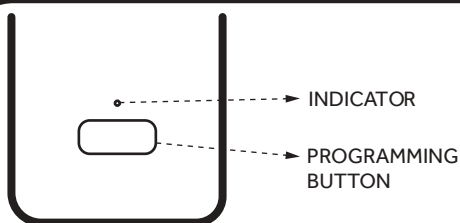

DREAM HUB-MINI 191717